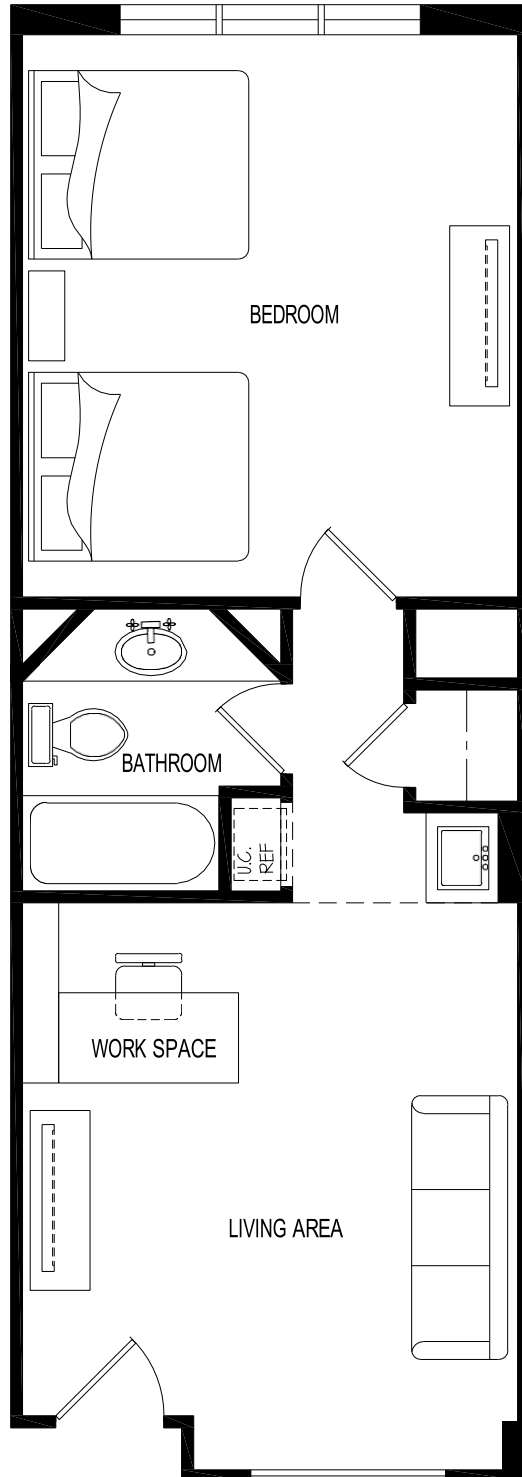

INTERGROOM ATTENDEES NEGOTIATED RATES

INTERGROOM ATTENDEES NEGOTIATED RATES	
APRIL 4 - APRIL 7, 2024	
<i>PROMO CODE: INTERGROOM</i>	
<u>ROOM TYPES</u>	<u>RATES</u>
One King Bed Suite	\$195 + tax
Two King Bed Suite	\$215 + tax
Two Double Bed W/ Sofa Bed	\$235 + tax

Step 5: Select a room type from the three available options and complete the booking process

Harmony Suites

KING SUITE FLOOR PLAN
498 S.F.

Harmony Suites

TWO KING BEDROOM SUITE FLOOR PLAN
498 S.F.

Harmony Suites

TWO DOUBLE BED SUITE FLOOR PLAN
540 S.F.

HARMONY
SUITES

Complimentary Breakfast Menu

- ❖ *Live Harmony Signature Omelette Station with Meats & Veggies*
- ❖ *Live Harmony Signature Waffle Station with Chocolate and Strawberry syrup*
- ❖ *2 Different Types of Fresh Fruits*
- ❖ *Yogurt*
- ❖ *Cooked Egg Whites or Whole Egg Patties & Boiled Eggs*
- ❖ *Bacon*
- ❖ *Sausage*
- ❖ *Chicken Nuggets*
- ❖ *Home Fries or Hashbrowns*
- ❖ *Hot Oatmeal with Fresh Chopped Fruits, Dried Fruits & Nuts*
- ❖ *Mixed Muffins, Danishes, Croissants and Assorted Pastries*
- ❖ *Plain Bagel, Sesame Seed Bagel, Everything Bagel, White & Wheat Breads and assorted spreads (cream cheese, peanut butter, butter, nutella)*