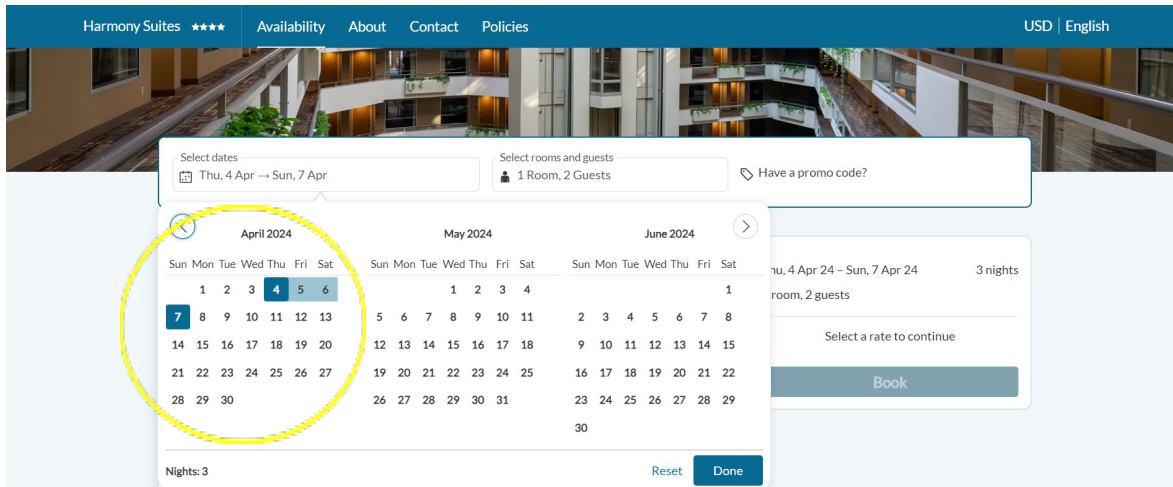

BOOKING INSTRUCTIONS ON FOLLOWING PAGES

HOW TO BOOK

Step 1: Visit www.HarmonySuites.com

Step 2: Click the “Book Now” button on the top left corner

Step 3: Select the dates of your stay

Step 4: Type in the Promo Code "INTERGROOM"

Step 5: Select a room type from the three available options and complete the booking process

Harmony Suites

KING SUITE FLOOR PLAN
498 S.F.

Harmony Suites

TWO KING BEDROOM SUITE FLOOR PLAN
498 S.F.

Harmony Suites