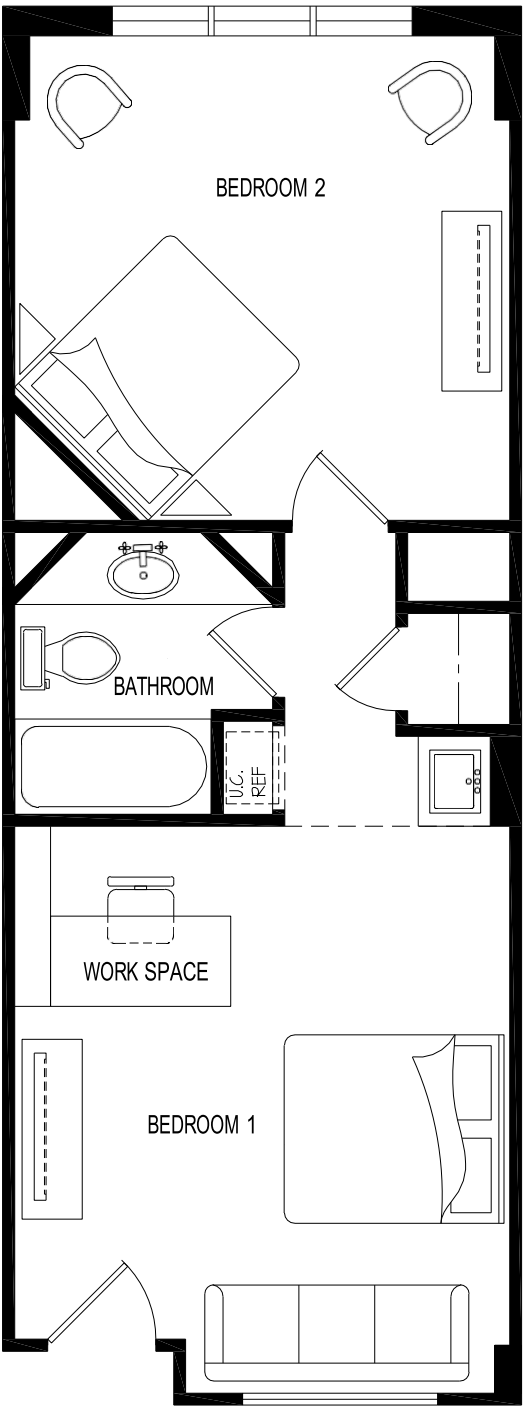

Step 5: Select a room type from the three available options and complete the booking process

Harmony Suites

KING SUITE FLOOR PLAN
498 S.F.

Harmony Suites

TWO KING BEDROOM SUITE FLOOR PLAN
498 S.F.

Harmony Suites

TWO DOUBLE BED SUITE FLOOR PLAN
540 S.F.

HARMONY
SUITES

Complimentary Breakfast Menu

- ❖ *Live Harmony Signature Omelette Station with Meats & Veggies*
- ❖ *Live Harmony Signature Waffle Station with Chocolate and Strawberry syrup*
- ❖ *2 Different Types of Fresh Fruits*
- ❖ *Yogurt*
- ❖ *Cooked Egg Whites or Whole Egg Patties & Boiled Eggs*
- ❖ *Bacon*
- ❖ *Sausage*
- ❖ *Chicken Nuggets*
- ❖ *Home Fries or Hashbrowns*
- ❖ *Hot Oatmeal with Fresh Chopped Fruits, Dried Fruits & Nuts*
- ❖ *Mixed Muffins, Danishes, Croissants and Assorted Pastries*
- ❖ *Plain Bagel, Sesame Seed Bagel, Everything Bagel, White & Wheat Breads and assorted spreads (cream cheese, peanut butter, butter, nutella)*