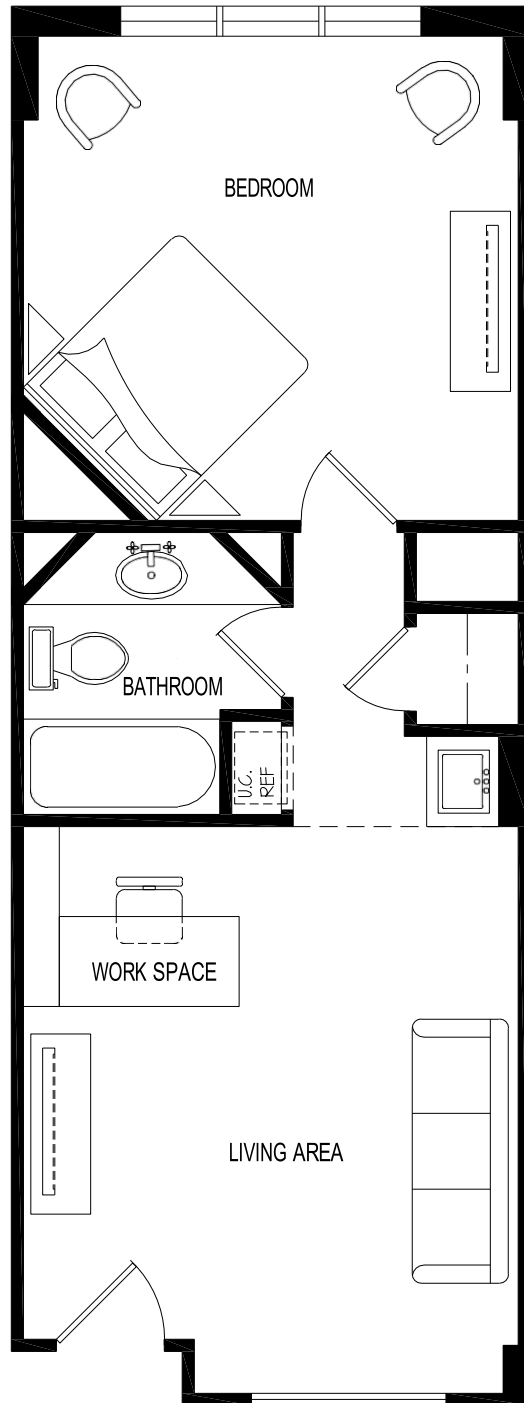

INTERGROOM ATTENDEES NEGOTIATED RATES

INTERGROOM ATTENDEES NEGOTIATED RATES	
APRIL 4 - APRIL 7, 2024	
<i>PROMO CODE: INTERGROOM</i>	
<u>ROOM TYPES</u>	<u>RATES</u>
One King Bed Suite	\$195 + tax
Two King Bed Suite	\$215 + tax
Two Double Bed W/ Sofa Bed	\$235 + tax

Step 5: Select a room type from the three available options and complete the booking process

Harmony Suites

KING SUITE FLOOR PLAN
498 S.F.

Harmony Suites

TWO KING BEDROOM SUITE FLOOR PLAN
498 S.F.

Harmony Suites

TWO DOUBLE BED SUITE FLOOR PLAN
540 S.F.

HARMONY
SUITES

Complimentary Breakfast Menu

- ❖ *Live Harmony Signature Omelette Station with Meats & Veggies*
- ❖ *Live Harmony Signature Waffle Station with Chocolate and Strawberry syrup*
- ❖ *2 Different Types of Fresh Fruits*
- ❖ *Yogurt*
- ❖ *Cooked Egg Whites or Whole Egg Patties & Boiled Eggs*
- ❖ *Bacon*
- ❖ *Sausage*
- ❖ *Chicken Nuggets*
- ❖ *Home Fries or Hashbrowns*
- ❖ *Hot Oatmeal with Fresh Chopped Fruits, Dried Fruits & Nuts*
- ❖ *Mixed Muffins, Danishes, Croissants and Assorted Pastries*
- ❖ *Plain Bagel, Sesame Seed Bagel, Everything Bagel, White & Wheat Breads and assorted spreads (cream cheese, peanut butter, butter, nutella)*